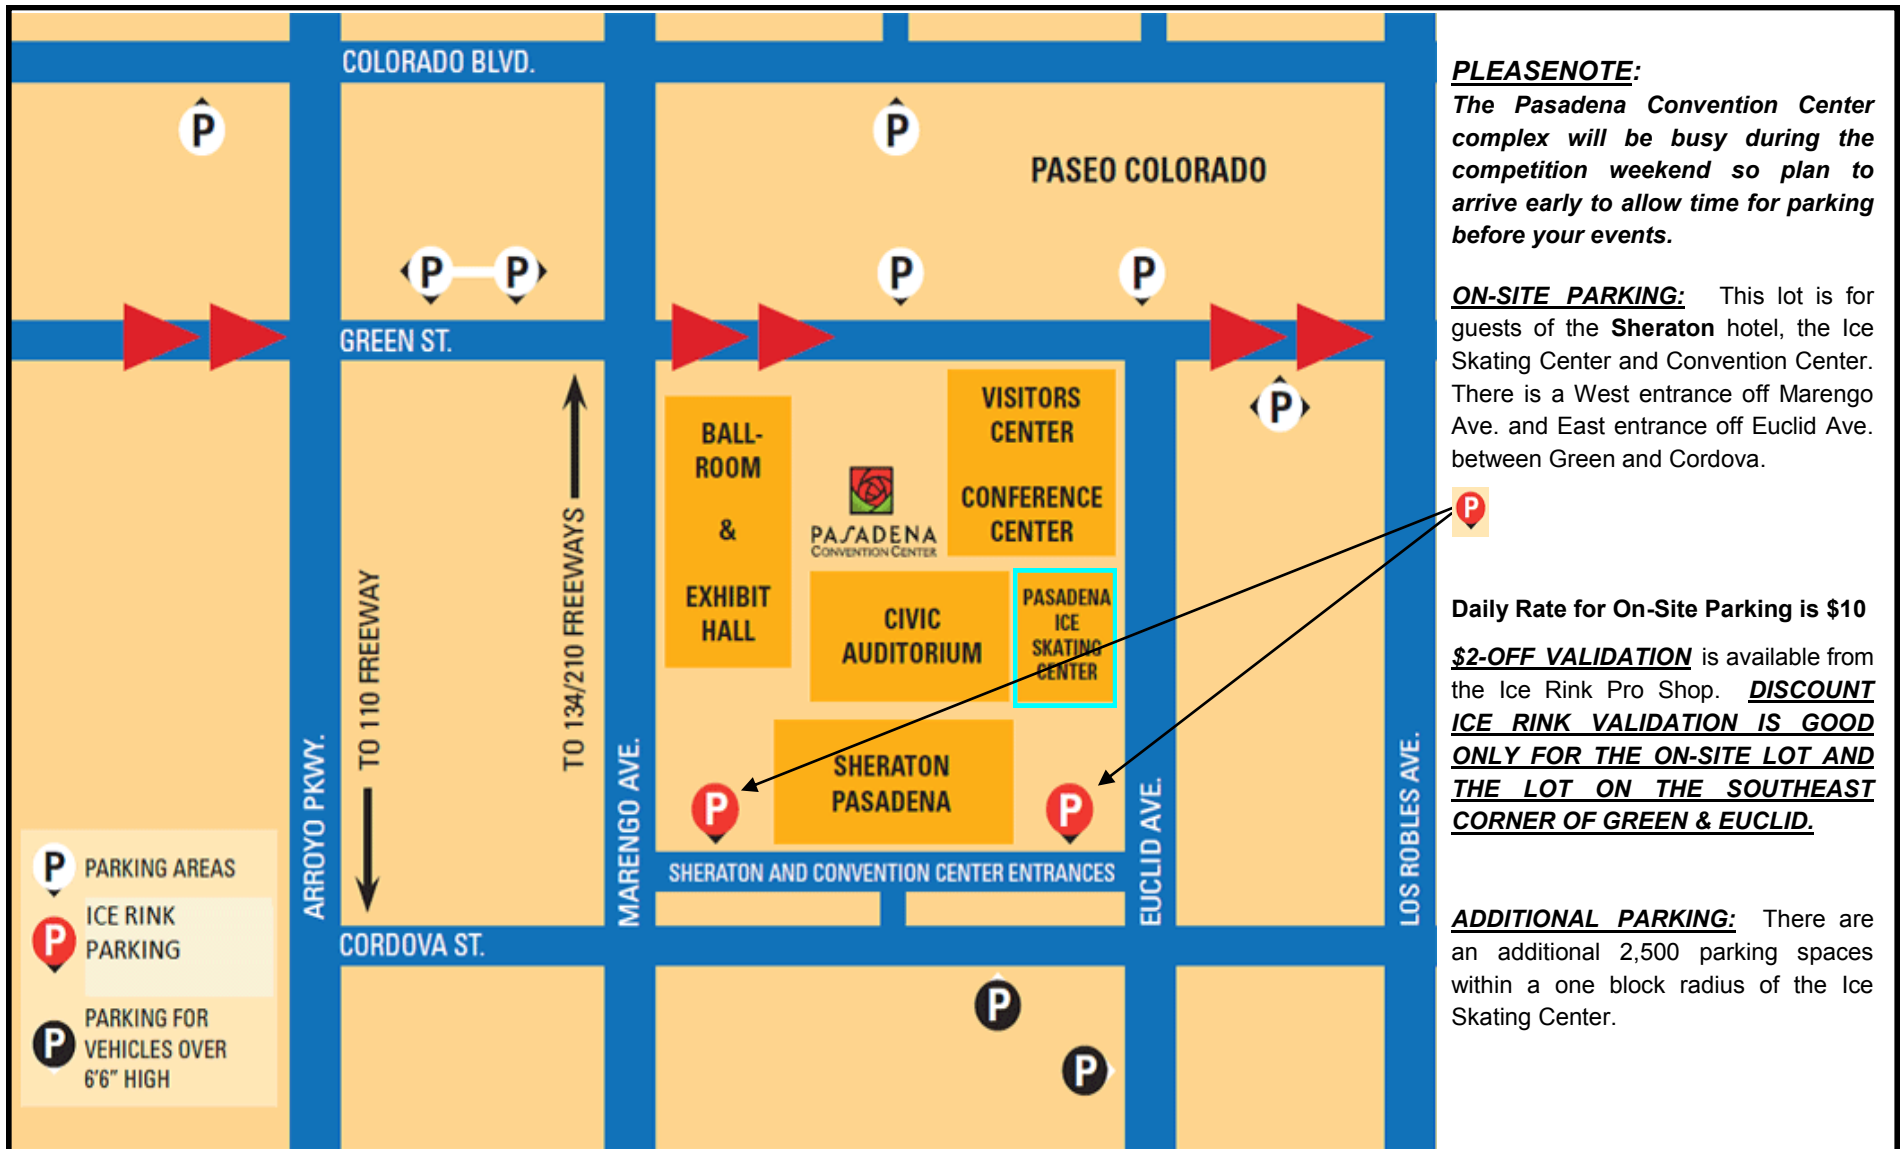

WELCOME TO THE PASADENA ICE SKATING CENTER

October 7-13, 2015

PASADENA CONVENTION CENTER - HALL C

October 7 –13, 2015

PARKING AT THE PASADENA ICE SKATING CENTER

300 E. Green Street, Pasadena, CA 91101 Tel: 626 578 0800

October 7 - 13, 2015

PLEASE NOTE:

The Pasadena Convention Center complex will be busy during the competition weekend so plan to arrive early to allow time for parking before your events.

ON-SITE PARKING: This lot is for guests of the Sheraton hotel, the Ice Skating Center and Convention Center. There is a West entrance off Marengo Ave. and East entrance off Euclid Ave. between Green and Cordova.

Daily Rate for On-Site Parking is \$10

\$2-OFF VALIDATION is available from the Ice Rink Pro Shop. **DISCOUNT ICE RINK VALIDATION IS GOOD ONLY FOR THE ON-SITE LOT AND THE LOT ON THE SOUTHEAST CORNER OF GREEN & EUCLID.**

ADDITIONAL PARKING: There are an additional 2,500 parking spaces within a one block radius of the Ice Skating Center.