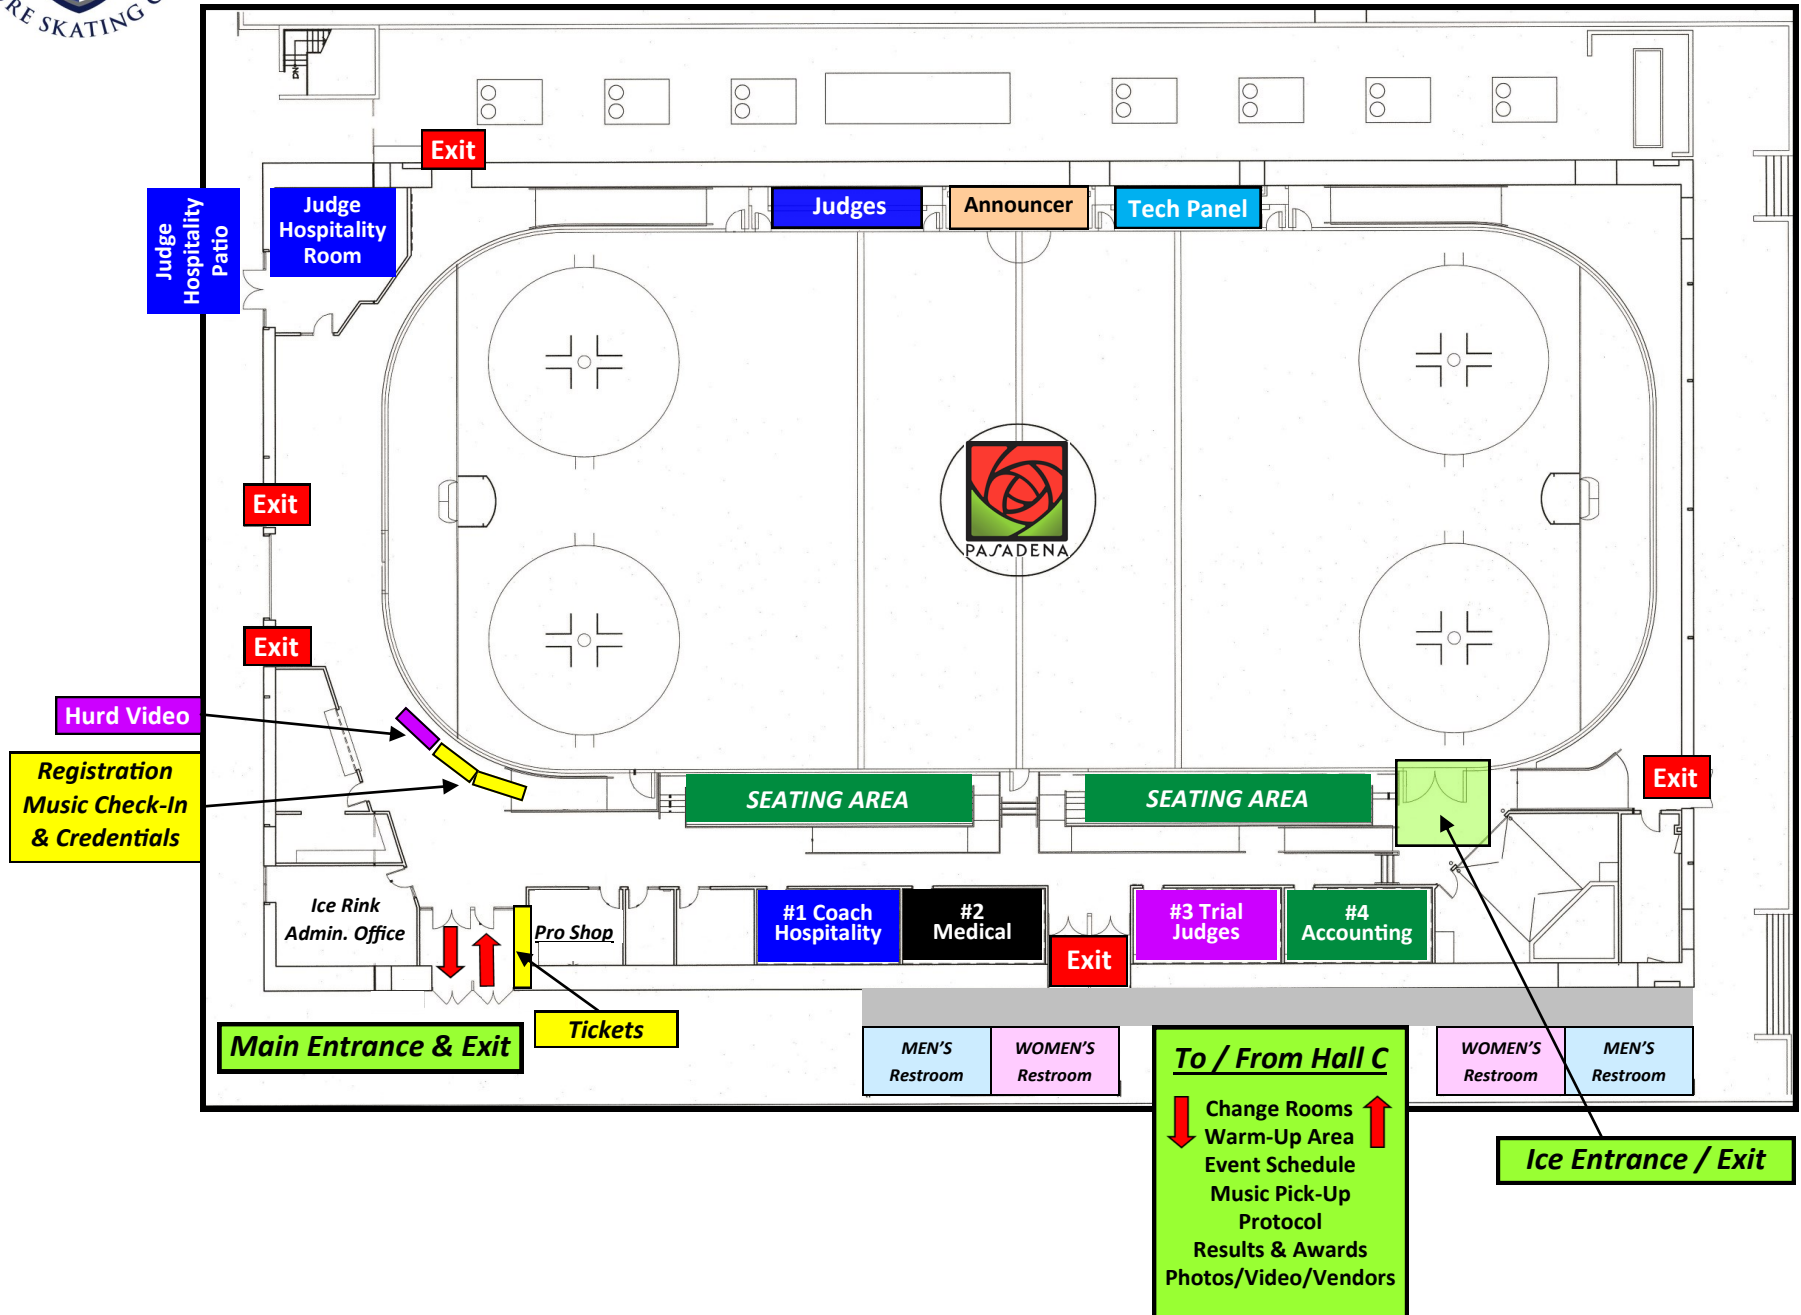

WELCOME TO THE PASADENA ICE SKATING CENTER

October 7-13, 2015

PASADENA CONVENTION CENTER - HALL C

October 7 –13, 2015

PARKING AT THE PASADENA ICE SKATING CENTER

300 E. Green Street, Pasadena, CA 91101 Tel: 626 578 0800

October 7 - 13, 2015

PLEASE NOTE:

The Pasadena Convention Center complex will be busy during the competition weekend so plan to arrive early to allow time for parking before your events.

ON-SITE PARKING: This lot is for guests of the Sheraton hotel, the Ice Skating Center and Convention Center. There is a West entrance off Marengo Ave. and East entrance off Euclid Ave. between Green and Cordova.

Daily Rate for On-Site Parking is \$10

\$2-OFF VALIDATION is available from the Ice Rink Pro Shop. **DISCOUNT ICE RINK VALIDATION IS GOOD ONLY FOR THE ON-SITE LOT AND THE LOT ON THE SOUTHEAST CORNER OF GREEN & EUCLID.**

ADDITIONAL PARKING: There are an additional 2,500 parking spaces within a one block radius of the Ice Skating Center.