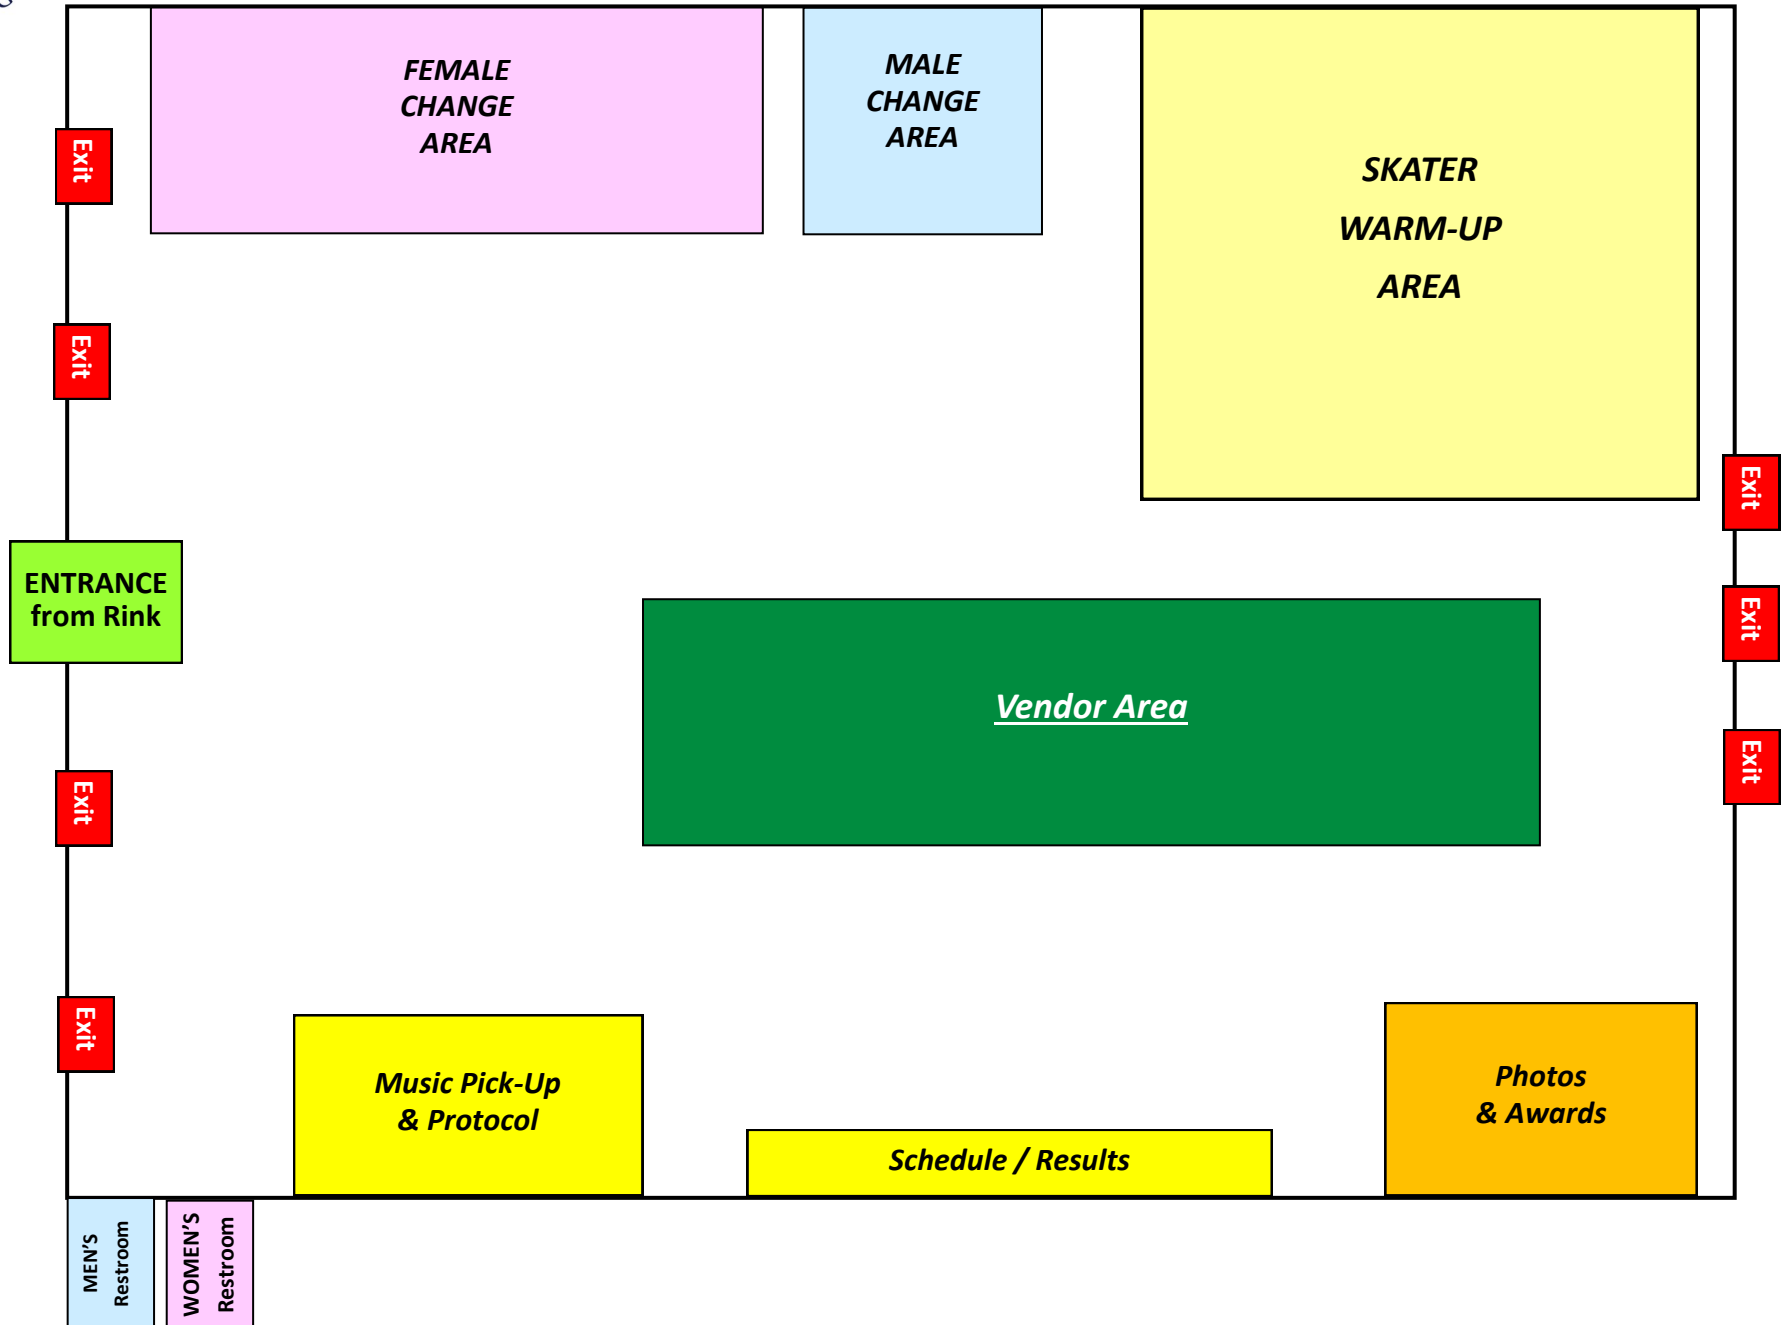

WELCOME TO THE PASADENA ICE SKATING CENTER

October 7-13, 2015

PASADENA CONVENTION CENTER - HALL C

October 7 –13, 2015

PARKING AT THE PASADENA ICE SKATING CENTER

300 E. Green Street, Pasadena, CA 91101 Tel: 626 578 0800

October 7 - 13, 2015

PLEASE NOTE:

The Pasadena Convention Center complex will be busy during the competition weekend so plan to arrive early to allow time for parking before your events.

ON-SITE PARKING: This lot is for guests of the Sheraton hotel, the Ice Skating Center and Convention Center. There is a West entrance off Marengo Ave. and East entrance off Euclid Ave. between Green and Cordova.

Daily Rate for On-Site Parking is \$10

\$2-OFF VALIDATION is available from the Ice Rink Pro Shop. **DISCOUNT ICE RINK VALIDATION IS GOOD ONLY FOR THE ON-SITE LOT AND THE LOT ON THE SOUTHEAST CORNER OF GREEN & EUCLID.**

ADDITIONAL PARKING: There are an additional 2,500 parking spaces within a one block radius of the Ice Skating Center.